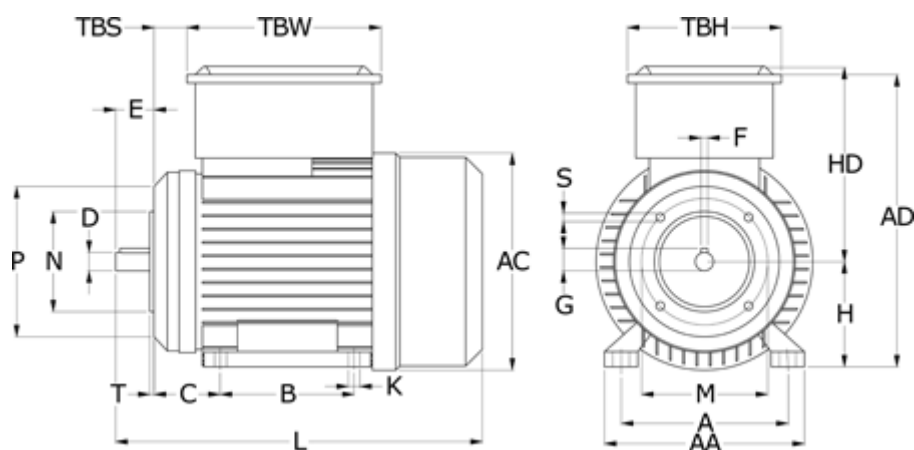

# Data Sheet

Article number: 25110466109

Description: Kleedrive MY90S-4 1.1kw 1400 rpm  
1x230V 50HZ IP55 B34

## Measures

A = 140	F = 8	P = 140
AA = 175	G = 20	S = M8
AC = 183	H = 90	T = 3
AD = 243	HD = 153	TBH = 110.5
B = 125	K = 10x13	TBS = 34.75
C = 56	L = 312	TBW = 140.5
D = 24	M = 115	
E = 50	N = 95	